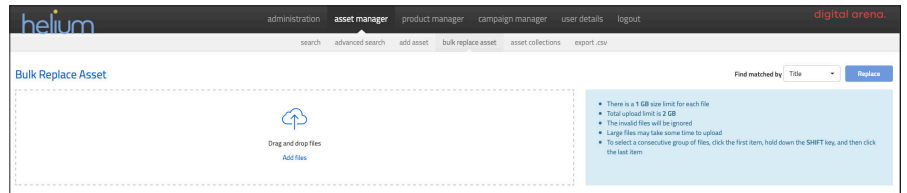

DRAG & DROP INTERFACE

- New Drag & Drop window to add assets. Simply drag the file(s) onto the window, choose your category then click the add button

DRAG & DROP INTERFACE - Bulk Replace Asset

- New Drag & Drop window to Bulk Replace assets. Simply drag the file(s) onto the window, select find matched by Title or ID then click the replace button