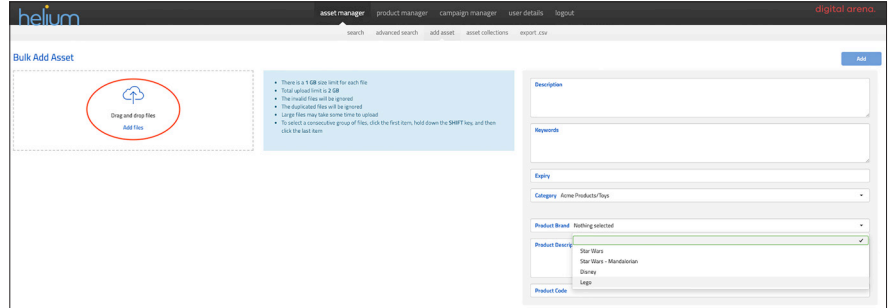

New Features: Asset Manager

- New Drag & Drop interface for uploading media into Helium.
- Drag & Drop interface for bulk replacing assets.
- Additional security with Captcha checks for login requests and password resets.

DRAG & DROP INTERFACE

- New Drag & Drop window to add assets. Simply drag the file(s) onto the window, choose your category then click the add button

DRAG & DROP INTERFACE - Bulk Replace Asset

- New Drag & Drop window to Bulk Replace assets. Simply drag the file(s) onto the window, select find matched by Title or ID then click the replace button